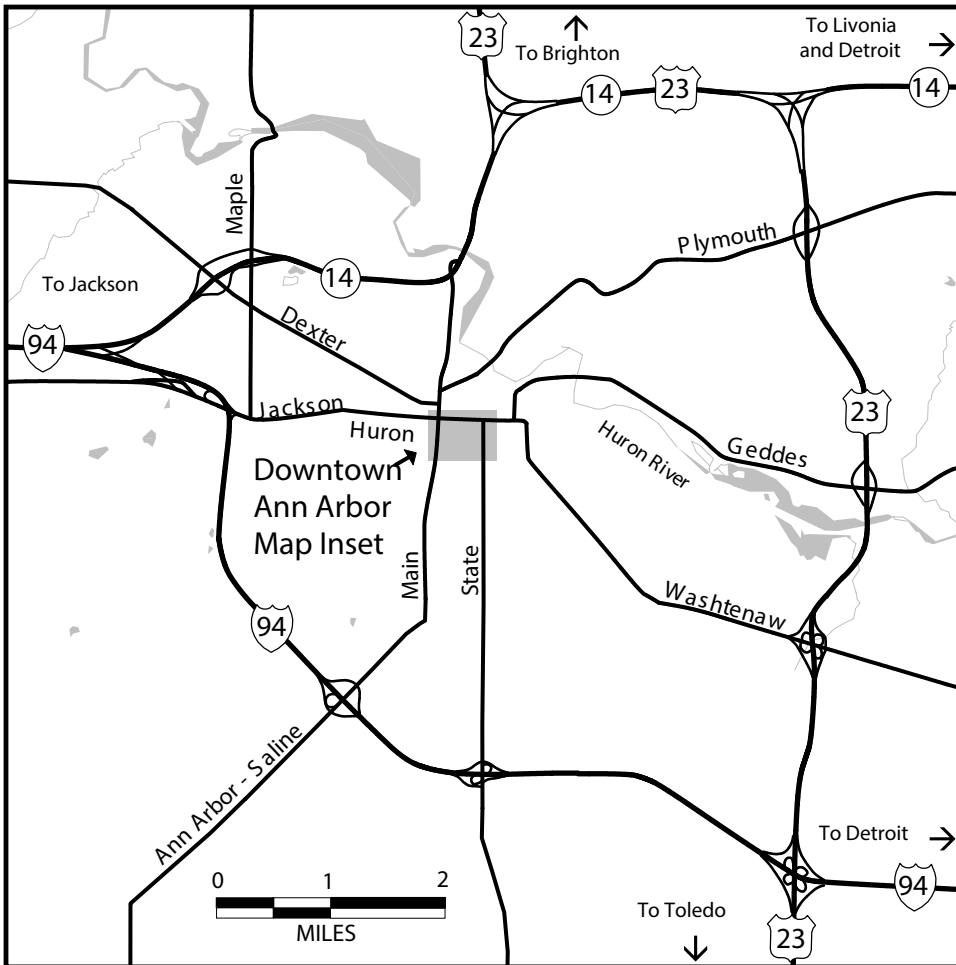

## From Southbound US-23 and Westbound M-14

Take Bus. 23 / Main Street Exit  
 Turn Left (East) on Liberty  
 Turn Right (South) on Maynard  
 Turn Right (West) into Parking Deck

## From Westbound I-94

Take State Street Exit  
 Turn Right (North) on State Street  
 Turn Left (West) on William  
 Turn Right (North) on Maynard  
 Turn Left (West) into Parking Deck

## From Eastbound I-94

Take Jackson Road (Bus. 94) Exit  
 Turn Right (East) onto Jackson Road  
 Jackson Turns into Huron  
 Turn Right (South) on Fifth  
 Turn Left (East) on Liberty  
 Turn Right (South) on Maynard  
 Turn Right (West) into Parking Deck

## From Northbound US-23

Take I-94 West (to Jackson)  
 Follow directions for Westbound I-94